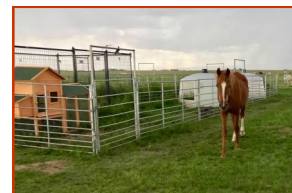

THANK YOU ALL!